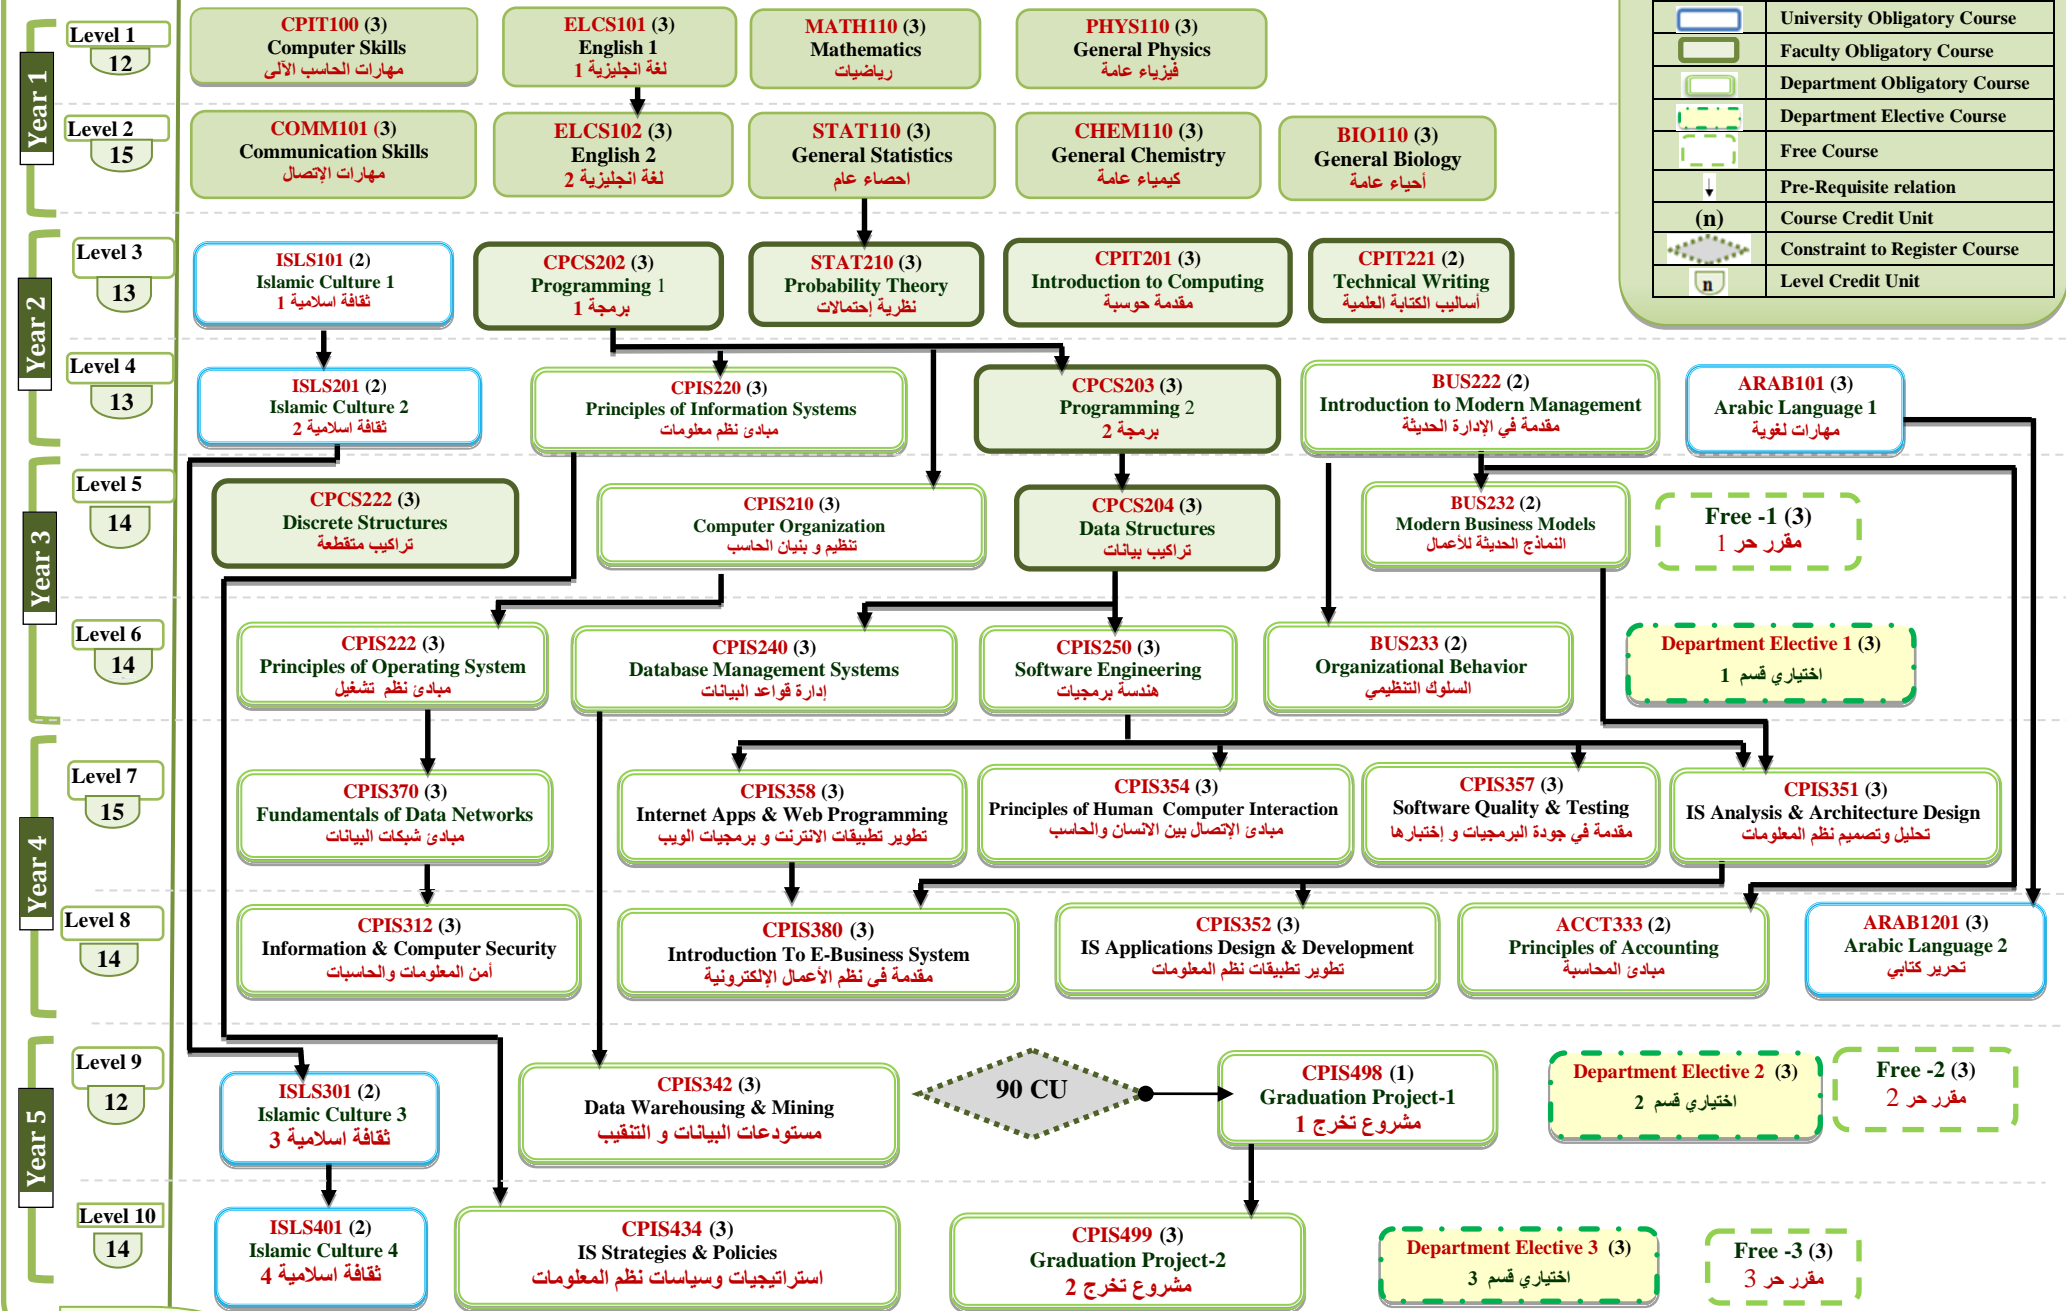

INFORMATION SYSTEMS CURRICULUM PREREQUISITE FLOWCHART

LEGEND	
[Light Green Box]	Foundation Year Course
[Blue Box]	University Obligatory Course
[Light Green Box]	Faculty Obligatory Course
[Light Green Box]	Department Obligatory Course
[Dashed Green Box]	Department Elective Course
[White Box]	Free Course
[Down Arrow]	Pre-Requisite relation
(n)	Course Credit Unit
[Diamond]	Constraint to Register Course
[n]	Level Credit Unit

Total: 136